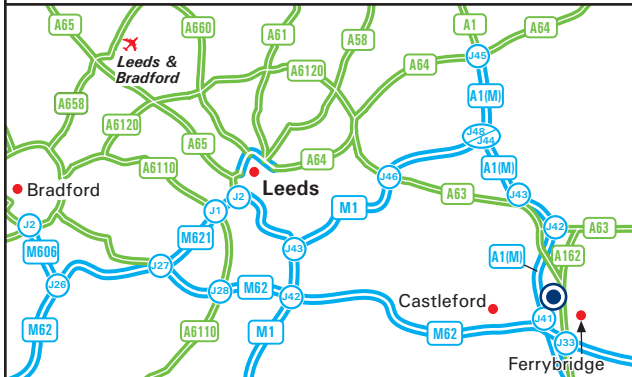

# LAFARGE PLASTERBOARD

**Lafarge Plasterboard Limited**  
 Willow Garth Park  
 Kirkhaw Lane  
 Knottingley WF11 8UL  
 Tel: 01977 674 023  
 Fax: 01977 679 158  
[www.lafargeplasterboard.co.uk](http://www.lafargeplasterboard.co.uk)

### From A1/A1M Southbound

- Follow the A1/A1M Southbound towards Wetherby and Leeds.
- Leave the A1M at junction 42 and at the roundabout at the end of the slip road take the third exit onto the A63 towards Leeds.
- Continue ahead at the next roundabout, and turn left at the next roundabout onto the A1246.
- Continue onto Ferrybridge By Pass (A162) and turn left onto the B6136 into Ferrybridge.
- Turn left onto the High Street, and at the end of the High Street turn left.
- Pass under the By Pass and railway bridge and turn right onto Kirkhaw Lane.
- Continue to the end of Kirkhaw Lane, stop at Power Station Security Gate 'B', pick up a day pass and bear right, continue to the end where you will find us situated on the right.
- Please Note: Lorries should remain on the A162 until the roundabout junction with the M62 J33, Lorries should go around the roundabout coming back on yourself and then turn left onto the B6136 towards Ferrybridge.

### From the M62

- Leave the M62 at junction 33 and join the A162 towards Knottingley/Ferrybridge.
- Continue onto Ferrybridge By Pass and after approx. 1 1/4 miles turn left onto the B6136 towards the Ferrybridge.
- Turn left onto Stranglands Lane, pass under the railway bridge and turn right onto Kirkhaw Lane.
- Continue to the end of Kirkhaw Lane, stop at Power Station Security Gate 'B', pick up a day pass and bear right, continue to the end where you will find us situated on the right.