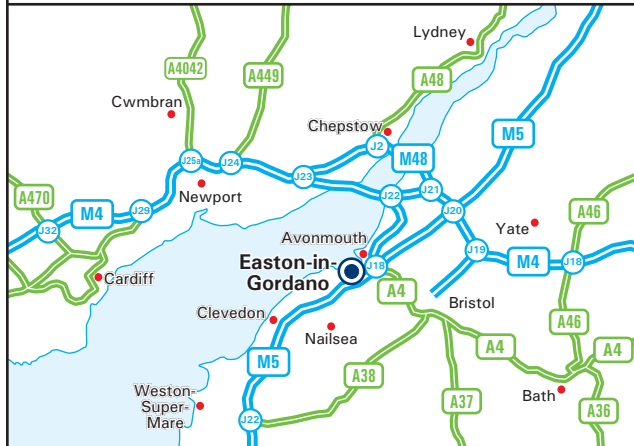

LAFARGE PLASTERBOARD

Lafarge Plasterboard Limited
Marsh Lane
Easton-in-Gordano
Bristol
BS20 0NF
Tel: 01275 377 773
lafargeplasterboard.co.uk

- 1 GORDANO HOUSE
- 2 FACTORY SITE AND TRAINING CENTRE

From M5
Leave the M5 at Junction 19 (signed Portishead, Royal Portbury Dock & A369).
Join the Royal Portbury Dock Road and continue to the roundabout.
Turn right onto Gordano Way (signed Marsh Lane Industrial Estate).
Where the road bends turn right onto Marsh Lane.
Gordano House is located immediately on the left hand side (see inset),
for the factory continue down Marsh Lane and take the second right -
the factory entrance is on the left.

From M4 Westbound
Leave the M4 at Junction 20 (signed The SOUTH WEST, Bristol (West) & M5).
Join the M5 heading south towards Avonmouth.
Cross the Avonmouth Bridge and follow directions above "From the M5".

From M4 Eastbound
Leave the M4 at Junction 22 (signed Avonmouth & M49).
Join the M49 and remain on it until it merges with the M5.
Join the M5 heading south towards The SOUTH WEST.
Cross the Avonmouth Bridge and follow directions above "From the M5".